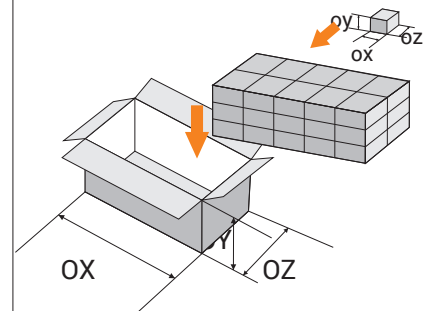

Technical drawing

Product dimensions

X - dimension	150 [mm]
Y - dimension	102 [mm]
Z - dimension	28 [mm]

Diagram of light intensity distribution

Illustrative method of packaging

The unit package of the product

ox - dimension	160 [mm]
oy - dimension	190 [mm]
oz - dimension	50 [mm]
Weight	610 [gr]

Packaged products

Quantity	20
OX - dimension	530 [mm]
OY - dimension	330 [mm]
OZ - dimension	210 [mm]
Weight	12,3 [kg]